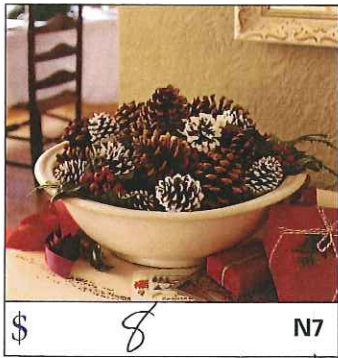

◀ Holiday Cone Assortment

ITEM ORDER NAME
N7 HOLIDAY CONES

1. Large, medium and small natural pine cones
   - Small snowy accent pine cones
2. (Bowl not included)

Festive Plaid Bow ▶

ITEM ORDER NAME
B2 OPTIONAL PLAID PRE-TIED BOW

- High quality water repellent ribbon
- Approximately 10" wide by 14" long
- Pre-tied and ready to attach

$ 8 N7